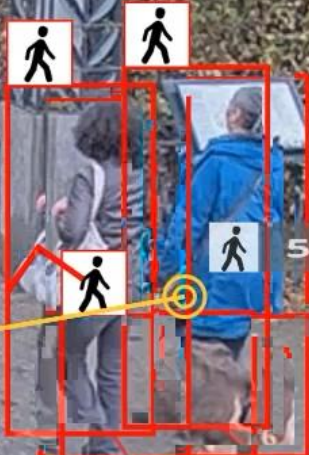

The picture below shows the front and back panels.

Fra 1996 til 2026

Fra Overvåkning til Digital Innsikt

ACAP - Axis Camera Application Platform

54

54

Innovating for a smarter, safer world.

A woman with dark hair and bangs, wearing a black turtleneck sweater, is looking down at a bright green tennis ball she is holding in her right hand. The background is a plain, light-colored wall with a vertical seam.