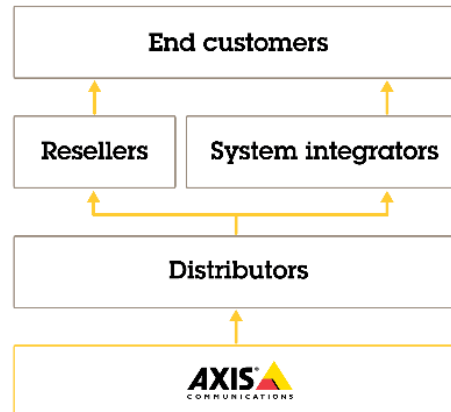

2-tier
BUSINESS
MODEL