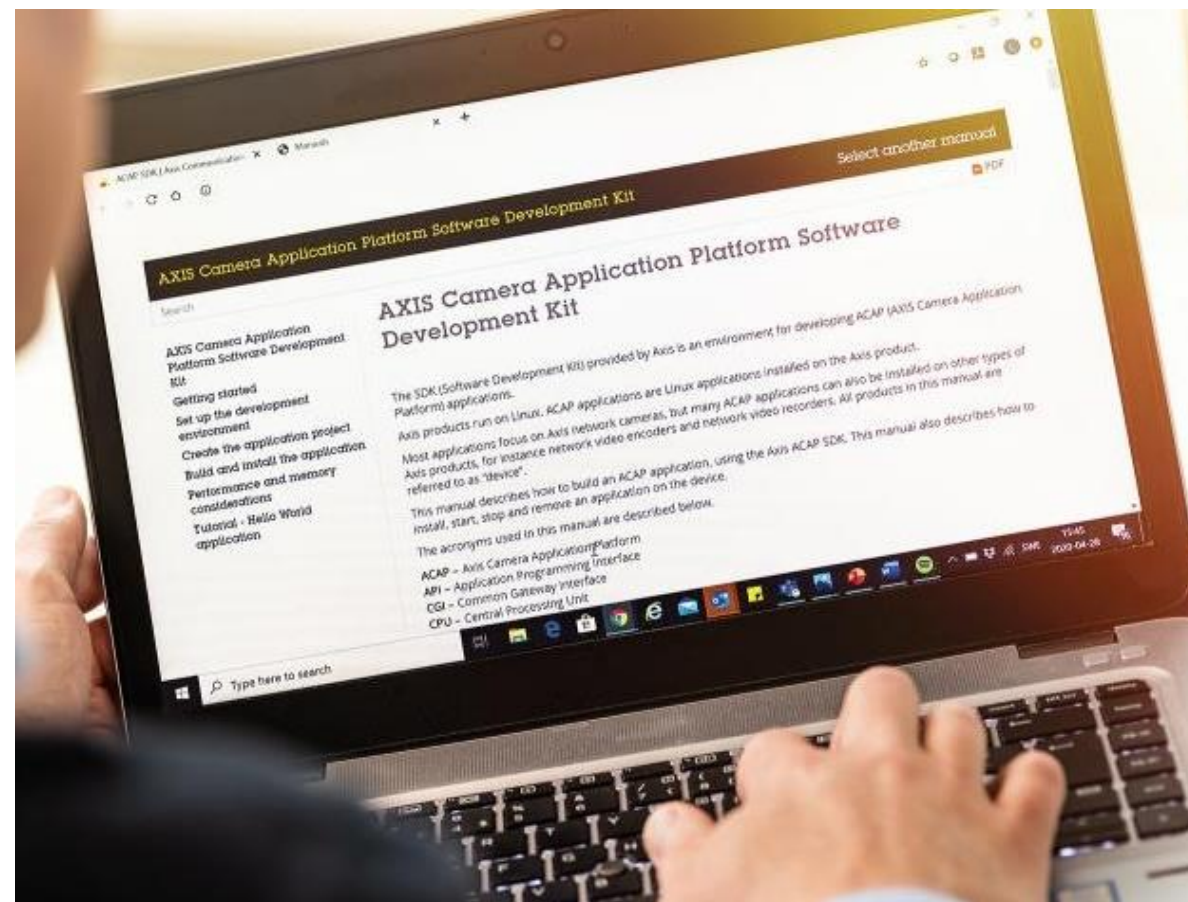

Section I Introduction

The AX-7 Cobra+

The AX-7 Cobra+ is a protocol converter, which makes it possible to connect a PC type printer to an IBM mainframe environment.

The AX-7 Cobra+ has a coax connector for incoming system data and a printer cable connector for outgoing ASCII data. Power is supplied via the printer's parallel connector or from an optional external power supply.

The picture below shows the front and back panels.

Fra 1996 til 2026

Fra Overvåkning til Digital Innsikt

ACAP - Axis Camera Application Platform

54

54

Innovating for a smarter, safer world.

A woman with dark hair and bangs, wearing a black turtleneck sweater, is looking down at a bright green tennis ball she is holding in her right hand. The background is a plain, light-colored wall with a vertical seam.