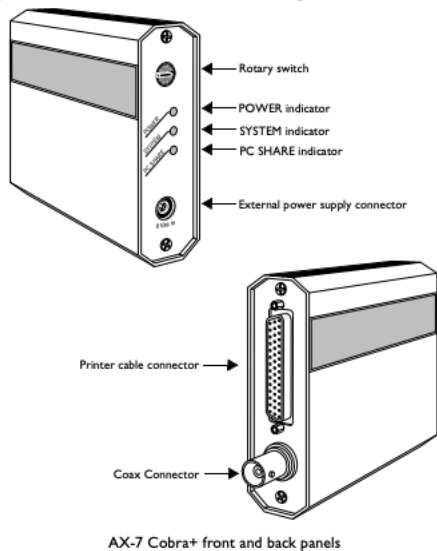

Section I Introduction

The AX-7 Cobra+

The AX-7 Cobra+ is a protocol converter, which makes it possible to connect a PC type printer to an IBM mainframe environment.

The AX-7 Cobra+ has a coax connector for incoming system data and a printer cable connector for outgoing ASCII data. Power is supplied via the printer's parallel connector or from an optional external power supply.

The picture below shows the front and back panels.