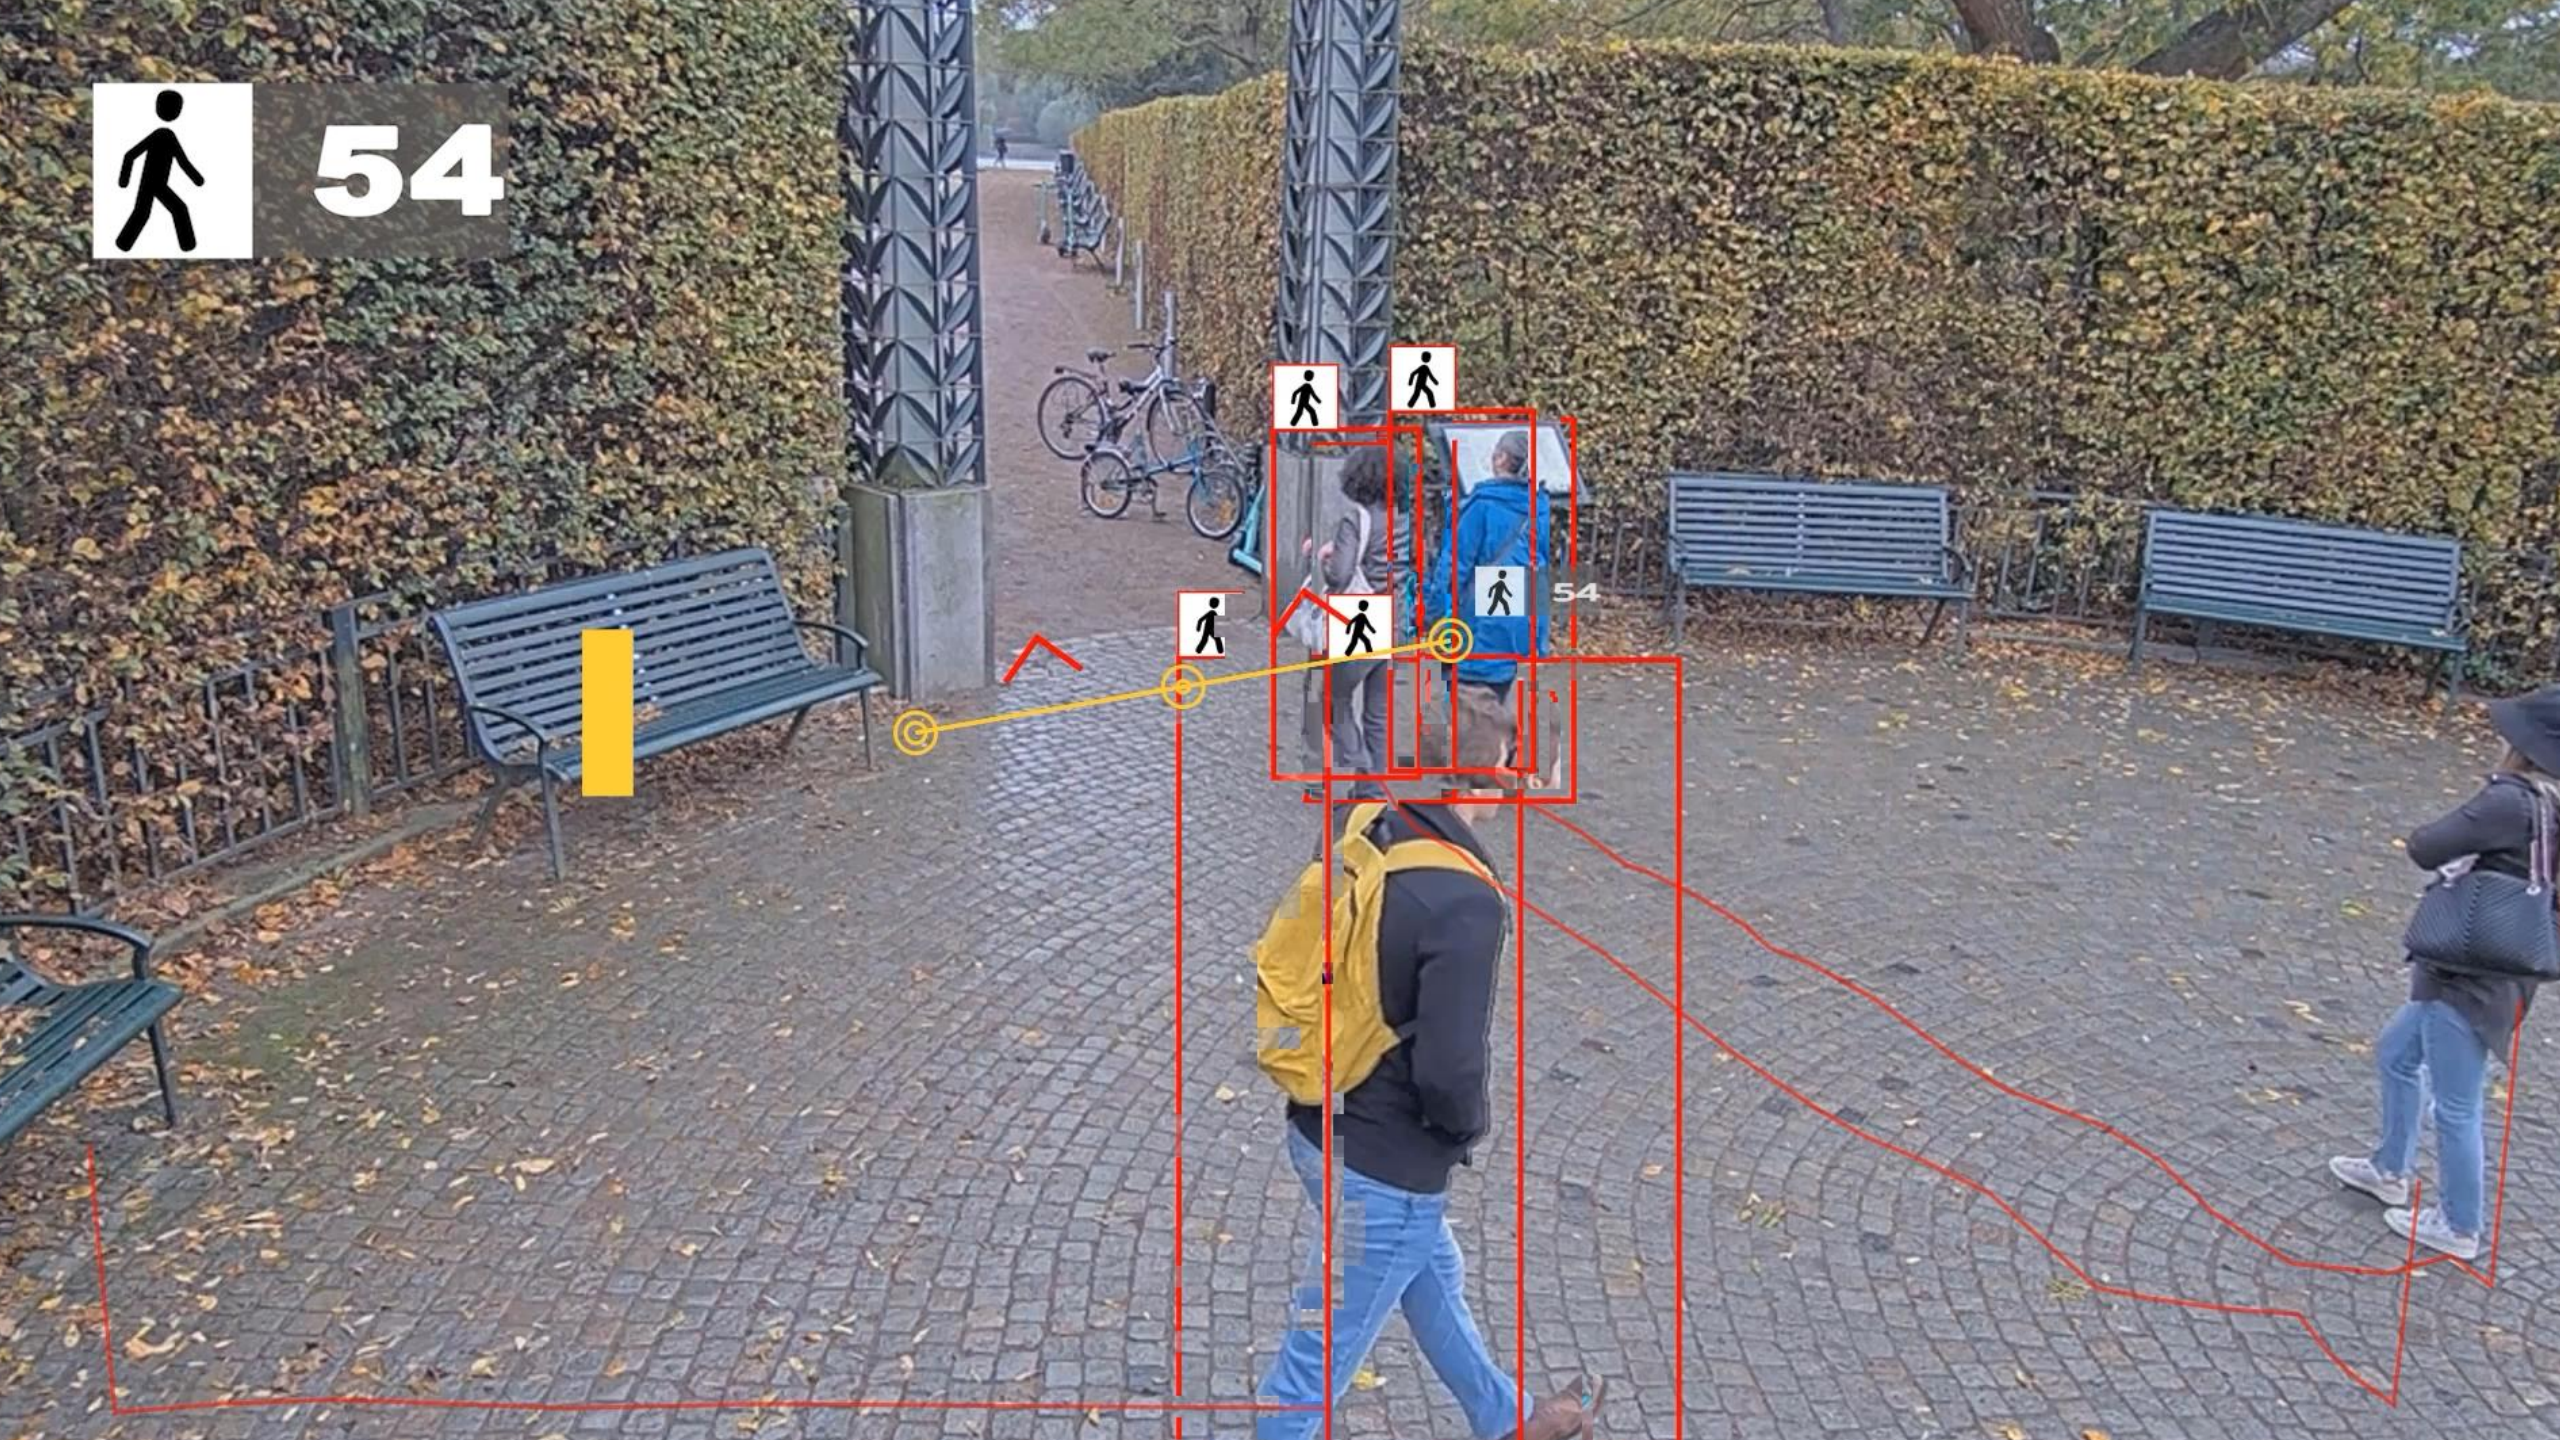

Section I Introduction

The AX-7 Cobra+

The AX-7 Cobra+ is a protocol converter, which makes it possible to connect a PC type printer to an IBM mainframe environment.

The AX-7 Cobra+ has a coax connector for incoming system data and a printer cable connector for outgoing ASCII data. Power is supplied via the printer's parallel connector or from an optional external power supply.

The picture below shows the front and back panels.

Fra 1996 til 2026

Fra Overvåkning til Digital Innsikt

ACAP - Axis Camera Application Platform

54

54

Innovating for a smarter, safer world.

A woman with dark hair and bangs, wearing a black turtleneck sweater, is looking down at a bright green tennis ball she is holding in her right hand. The background is a plain, light-colored wall with a vertical seam.