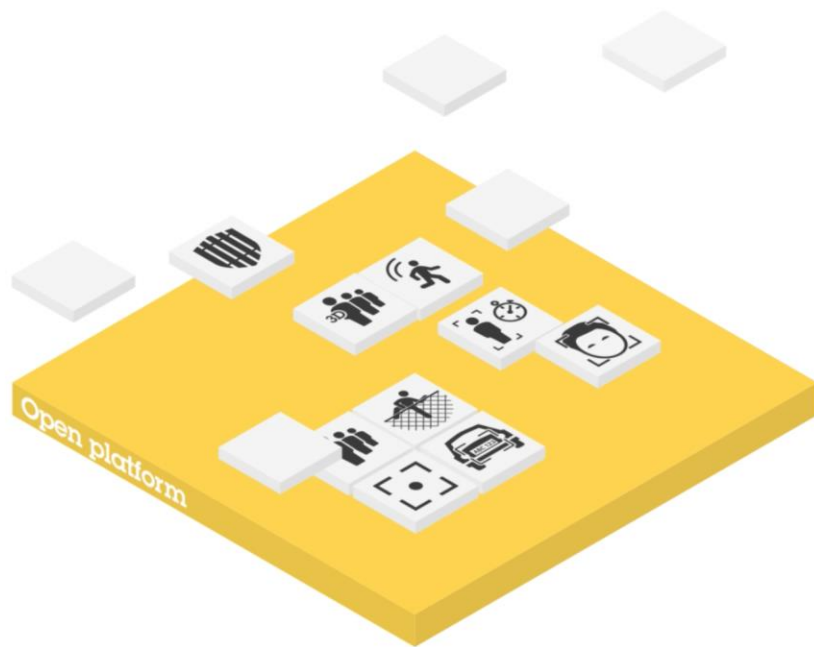

Section I Introduction

The AX-7 Cobra+

The AX-7 Cobra+ is a protocol converter, which makes it possible to connect a PC type printer to an IBM mainframe environment.

The AX-7 Cobra+ has a coax connector for incoming system data and a printer cable connector for outgoing ASCII data. Power is supplied via the printer's parallel connector or from an optional external power supply.

The picture below shows the front and back panels.

Fra 1996 til 2026

Fra Overvåkning til Digital Innsikt

ACAP - Axis Camera Application Platform

54

54

Innovating for a smarter, safer world.

A woman with dark hair and bangs, wearing a black turtleneck sweater, is looking down at a bright green tennis ball she is holding in her right hand. The background is a plain, light-colored wall with a vertical seam.